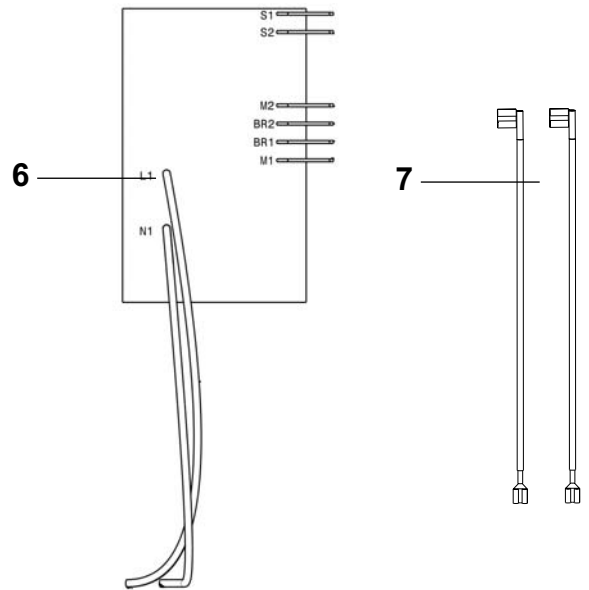

07-12	GD 5 BACK, GD 10 BACK	BOOK B		
	TABLE OF CONTENTS SERVICE KIT / SPARE PARTS	B	10.6.3	1

DESCRIPTION

PLAN

Motor and motor parts	B - 10.6.3 - 2
Electrical parts	B - 10.6.3 - 4
Container parts	B - 10.6.3 - 6
Straps	B - 10.6.3 - 8
Filters	B - 10.6.3 - 10
Nozzles 32 mm, 1 1/4 Inch	B - 10.6.3 - 12
Tubes, hose 32 mm, 1 1/4 Inch	B - 10.6.3 - 14

**4****2****3**

07-12	GD 5 BACK, GD 10 BACK	BOOK B		
	MOTOR AND MOTOR PARTS	B	10.6.3	3

Item	Part No.	Qty.	Description	Note	EAN code
1	147 1109 500	1	Fan unit 100 -120V, 1300W		7319519665222
1	147 1109 510	1	Fan unit 220-240V, 1300W		7319519665239
2	147 1111 500	1	Motor suspension kit		7319519665246
3	147 1088 500	1	Motor cover		7319519665093
4	147 1086 500	1	Chassis		7319519665086

07-12	GD 5 BACK, GD 10 BACK	BOOK B		
	ELECTRICAL PARTS	B	10.6.3	5

Item	Part No.	Qty.	Description	Note	EAN code
1	147 1105 500	1	Switch cpl.		7319519665215
2	140 5496 510	1	Switch		7319519631739
3	140 8497 530	1	Connector		7319519664997
4	140 7035 510	1	Sleeve kit	Anti strain clip incl.	7319519631975
5	140 6702 500	1	Cord set 15.5 m JP/TW- plug	Permanent cord	7319519651652
5	12003803	1	Cord set 15 m AUS/NZ- plug	Permanent cord	5715492003075
5	147 0504 510	1	Cord set 15.5m CN-plug	Permanent cord	7319519663457
5B	140 8057 500	1	Cord with male plug	L= 400 mm	7319519665215
6	147 1231 500	1	Curcuit board 220-240V		7319519665253
6	147 1231 510	1	Curcuit board 100-120V		7319519665260
7	140 7040 510	1	Internal wire kit	2 Wires incl.	7319519664966
8	22156201	1	Cord with EU-plug and socket. L= 15m	Extension cord	5715492006816
8	22156202	1	Cord with UK-plug and socket. L= 15m	Extension cord	5715492006823