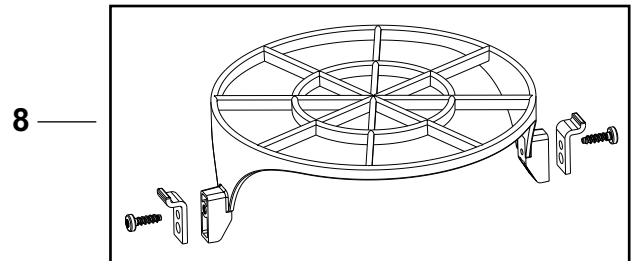

07-12	GD 5 BACK, GD 10 BACK	BOOK B		
	TABLE OF CONTENTS SERVICE KIT / SPARE PARTS	B	10.6.3	1

DESCRIPTION

PLAN

Motor and motor parts	B - 10.6.3 - 2
Electrical parts	B - 10.6.3 - 4
Container parts	B - 10.6.3 - 6
Straps	B - 10.6.3 - 8
Filters	B - 10.6.3 - 10
Nozzles 32 mm, 1 1/4 Inch	B - 10.6.3 - 12
Tubes, hose 32 mm, 1 1/4 Inch	B - 10.6.3 - 14

**4****2****3**

07-12	GD 5 BACK, GD 10 BACK	BOOK B		
	MOTOR AND MOTOR PARTS	B	10.6.3	3

Item	Part No.	Qty.	Description	Note	EAN code
1	147 1109 500	1	Fan unit 100 -120V, 1300W		7319519665222
1	147 1109 510	1	Fan unit 220-240V, 1300W		7319519665239
2	147 1111 500	1	Motor suspension kit		7319519665246
3	147 1088 500	1	Motor cover		7319519665093
4	147 1086 500	1	Chassis		7319519665086

07-12	GD 5 BACK, GD 10 BACK	BOOK B		
	ELECTRICAL PARTS	B	10.6.3	5

Item	Part No.	Qty.	Description	Note	EAN code
1	147 1105 500	1	Switch cpl.		7319519665215
2	140 5496 510	1	Switch		7319519631739
3	140 8497 530	1	Connector		7319519664997
4	140 7035 510	1	Sleeve kit	Anti strain clip incl.	7319519631975
5	140 6702 500	1	Cord set 15.5 m JP/TW- plug	Permanent cord	7319519651652
5	12003803	1	Cord set 15 m AUS/NZ- plug	Permanent cord	5715492003075
5	147 0504 510	1	Cord set 15.5m CN-plug	Permanent cord	7319519663457
5B	140 8057 500	1	Cord with male plug	L= 400 mm	7319519665215
6	147 1231 500	1	Curcuit board 220-240V		7319519665253
6	147 1231 510	1	Curcuit board 100-120V		7319519665260
7	140 7040 510	1	Internal wire kit	2 Wires incl.	7319519664966
8	22156201	1	Cord with EU-plug and socket. L= 15m	Extension cord	5715492006816
8	22156202	1	Cord with UK-plug and socket. L= 15m	Extension cord	5715492006823