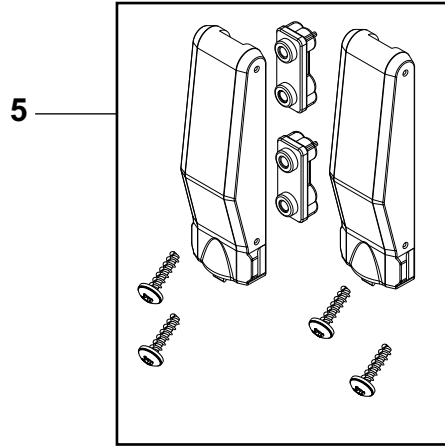

07-12	GD 5 BACK, GD 10 BACK	BOOK B		
	TABLE OF CONTENTS SERVICE KIT / SPARE PARTS	B	10.6.3	1

DESCRIPTION

PLAN

Motor and motor parts	B - 10.6.3 - 2
Electrical parts	B - 10.6.3 - 4
Container parts	B - 10.6.3 - 6
Straps	B - 10.6.3 - 8
Filters	B - 10.6.3 - 10
Nozzles 32 mm, 1 1/4 Inch	B - 10.6.3 - 12
Tubes, hose 32 mm, 1 1/4 Inch	B - 10.6.3 - 14

**4****2****3**

07-12	GD 5 BACK, GD 10 BACK	BOOK B		
	MOTOR AND MOTOR PARTS	B	10.6.3	3

Item	Part No.	Qty.	Description	Note	EAN code
1	147 1109 500	1	Fan unit 100 -120V, 1300W		7319519665222
1	147 1109 510	1	Fan unit 220-240V, 1300W		7319519665239
2	147 1111 500	1	Motor suspension kit		7319519665246
3	147 1088 500	1	Motor cover		7319519665093
4	147 1086 500	1	Chassis		7319519665086

07-12	GD 5 BACK, GD 10 BACK	BOOK B		
	ELECTRICAL PARTS	B	10.6.3	5

Item	Part No.	Qty.	Description	Note	EAN code
1	147 1105 500	1	Switch cpl.		7319519665215
2	140 5496 510	1	Switch		7319519631739
3	140 8497 530	1	Connector		7319519664997
4	140 7035 510	1	Sleeve kit	Anti strain clip incl.	7319519631975
5	140 6702 500	1	Cord set 15.5 m JP/TW- plug	Permanent cord	7319519651652
5	12003803	1	Cord set 15 m AUS/NZ- plug	Permanent cord	5715492003075
5	147 0504 510	1	Cord set 15.5m CN-plug	Permanent cord	7319519663457
5B	140 8057 500	1	Cord with male plug	L= 400 mm	7319519665215
6	147 1231 500	1	Curcuit board 220-240V		7319519665253
6	147 1231 510	1	Curcuit board 100-120V		7319519665260
7	140 7040 510	1	Internal wire kit	2 Wires incl.	7319519664966
8	22156201	1	Cord with EU-plug and socket. L= 15m	Extension cord	5715492006816
8	22156202	1	Cord with UK-plug and socket. L= 15m	Extension cord	5715492006823