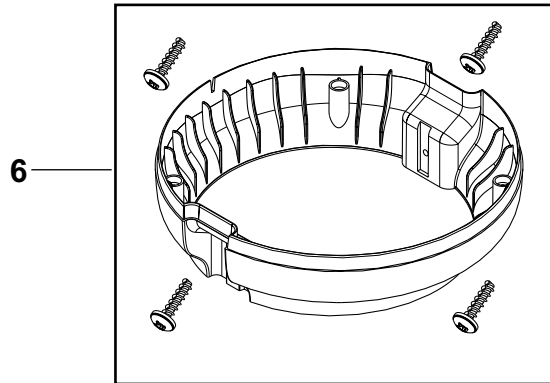

07-12	GD 5 BACK, GD 10 BACK	BOOK B		
	TABLE OF CONTENTS SERVICE KIT / SPARE PARTS	B	10.6.3	1

DESCRIPTION

PLAN

Motor and motor parts	B - 10.6.3 - 2
Electrical parts	B - 10.6.3 - 4
Container parts	B - 10.6.3 - 6
Straps	B - 10.6.3 - 8
Filters	B - 10.6.3 - 10
Nozzles 32 mm, 1 1/4 Inch	B - 10.6.3 - 12
Tubes, hose 32 mm, 1 1/4 Inch	B - 10.6.3 - 14

**4****2****3**

07-12	GD 5 BACK, GD 10 BACK	BOOK B		
	MOTOR AND MOTOR PARTS	B	10.6.3	3

Item	Part No.	Qty.	Description	Note	EAN code
1	147 1109 500	1	Fan unit 100 -120V, 1300W		7319519665222
1	147 1109 510	1	Fan unit 220-240V, 1300W		7319519665239
2	147 1111 500	1	Motor suspension kit		7319519665246
3	147 1088 500	1	Motor cover		7319519665093
4	147 1086 500	1	Chassis		7319519665086

07-12	GD 5 BACK, GD 10 BACK	BOOK B		
	ELECTRICAL PARTS	B	10.6.3	5

Item	Part No.	Qty.	Description	Note	EAN code
1	147 1105 500	1	Switch cpl.		7319519665215
2	140 5496 510	1	Switch		7319519631739
3	140 8497 530	1	Connector		7319519664997
4	140 7035 510	1	Sleeve kit	Anti strain clip incl.	7319519631975
5	140 6702 500	1	Cord set 15.5 m JP/TW- plug	Permanent cord	7319519651652
5	12003803	1	Cord set 15 m AUS/NZ- plug	Permanent cord	5715492003075
5	147 0504 510	1	Cord set 15.5m CN-plug	Permanent cord	7319519663457
5B	140 8057 500	1	Cord with male plug	L= 400 mm	7319519665215
6	147 1231 500	1	Curcuit board 220-240V		7319519665253
6	147 1231 510	1	Curcuit board 100-120V		7319519665260
7	140 7040 510	1	Internal wire kit	2 Wires incl.	7319519664966
8	22156201	1	Cord with EU-plug and socket. L= 15m	Extension cord	5715492006816
8	22156202	1	Cord with UK-plug and socket. L= 15m	Extension cord	5715492006823