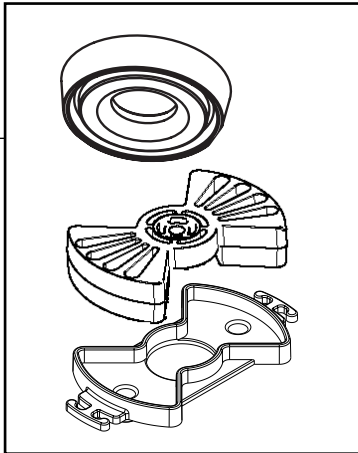

07-12	GD 5 BACK, GD 10 BACK	BOOK B		
	TABLE OF CONTENTS SERVICE KIT / SPARE PARTS	B	10.6.3	1

DESCRIPTION

PLAN

Motor and motor parts	B - 10.6.3 - 2
Electrical parts	B - 10.6.3 - 4
Container parts	B - 10.6.3 - 6
Straps	B - 10.6.3 - 8
Filters	B - 10.6.3 - 10
Nozzles 32 mm, 1 1/4 Inch	B - 10.6.3 - 12
Tubes, hose 32 mm, 1 1/4 Inch	B - 10.6.3 - 14

**4****2****3**

07-12	GD 5 BACK, GD 10 BACK	BOOK B		
	MOTOR AND MOTOR PARTS	B	10.6.3	3

Item	Part No.	Qty.	Description	Note	EAN code
1	147 1109 500	1	Fan unit 100 -120V, 1300W		7319519665222
1	147 1109 510	1	Fan unit 220-240V, 1300W		7319519665239
2	147 1111 500	1	Motor suspension kit		7319519665246
3	147 1088 500	1	Motor cover		7319519665093
4	147 1086 500	1	Chassis		7319519665086

07-12	GD 5 BACK, GD 10 BACK	BOOK B		
	ELECTRICAL PARTS	B	10.6.3	5

Item	Part No.	Qty.	Description	Note	EAN code
1	147 1105 500	1	Switch cpl.		7319519665215
2	140 5496 510	1	Switch		7319519631739
3	140 8497 530	1	Connector		7319519664997
4	140 7035 510	1	Sleeve kit	Anti strain clip incl.	7319519631975
5	140 6702 500	1	Cord set 15.5 m JP/TW- plug	Permanent cord	7319519651652
5	12003803	1	Cord set 15 m AUS/NZ- plug	Permanent cord	5715492003075
5	147 0504 510	1	Cord set 15.5m CN-plug	Permanent cord	7319519663457
5B	140 8057 500	1	Cord with male plug	L= 400 mm	7319519665215
6	147 1231 500	1	Curcuit board 220-240V		7319519665253
6	147 1231 510	1	Curcuit board 100-120V		7319519665260
7	140 7040 510	1	Internal wire kit	2 Wires incl.	7319519664966
8	22156201	1	Cord with EU-plug and socket. L= 15m	Extension cord	5715492006816
8	22156202	1	Cord with UK-plug and socket. L= 15m	Extension cord	5715492006823