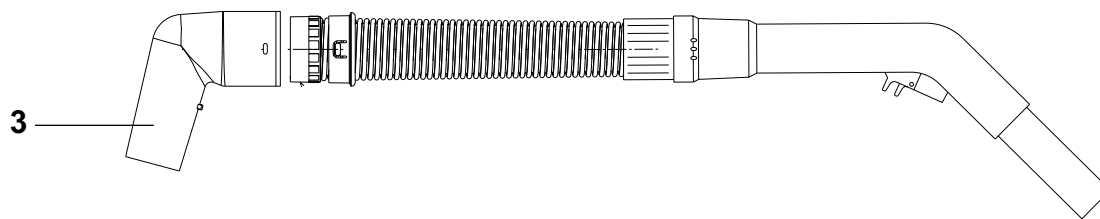

14

10.6.3

B

TUBE, HOSE Ø 32 mm, 1 1/4 inch

07-12	GD 5 BACK, GD 10 BACK	BOOK B		
	TUBES, HOSE Ø 32 mm, 1 1/4 inch	B	10.6.3	15

Item	Part No.	Qty.	Description	Note	EAN code
1	011 6431 500	1	Extension tube, aluminium		7319519631685
2	011 8130 500	1	Tube, telescopic, aluminium		7319519631692
3	147 1236 500	1	Hose conical, cpl.	L=1150 mm	7319519665277
4	140 7584 500	1	Bent end cpl.	Plastic	7319519631999