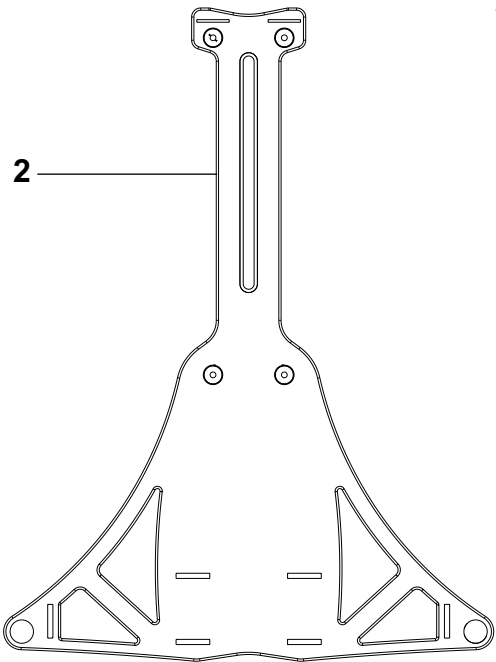

07-12	GD 5 BACK, GD 10 BACK	BOOK B		
	STRAPS PARTS	B	10.6.3	9

Item	Part No.	Qty.	Description	Note	EAN code
1	147 1092 500	1	Adjusting plate		7319519665130
2	147 1091 500	1	Harness support		7319519665123
3	147 1246 500	1	Harness premium	Screws and washers incl.	7319519665284
4	147 1090 500	1	Harness standard		7319519665116
5	147 1247 500	1	Lifting strap		7319519665307
6	147 1248 500	1	Padding, back plate		7319519665314
7	147 1249 500	1	Extension belt	L=400 mm	7319519665321
8	147 1246 600	1	Screw kit	For harness premium	7319519665291