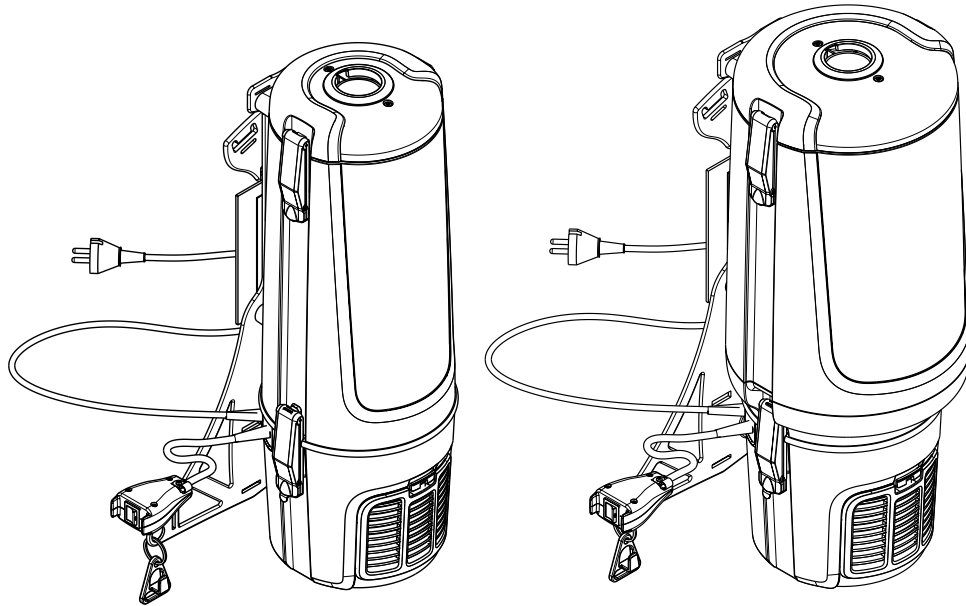

07-12	GD 5 BACK, GD 10 BACK	BOOK B		
	TABLE OF CONTENTS SERVICE KIT / SPARE PARTS	B	10.6.3	1

DESCRIPTION

PLAN

Motor and motor parts	B - 10.6.3 - 2
Electrical parts	B - 10.6.3 - 4
Container parts	B - 10.6.3 - 6
Straps	B - 10.6.3 - 8
Filters	B - 10.6.3 - 10
Nozzles 32 mm, 1 1/4 Inch	B - 10.6.3 - 12
Tubes, hose 32 mm, 1 1/4 Inch	B - 10.6.3 - 14

**4****2****3**

07-12	GD 5 BACK, GD 10 BACK	BOOK B		
	MOTOR AND MOTOR PARTS	B	10.6.3	3

Item	Part No.	Qty.	Description	Note	EAN code
1	147 1109 500	1	Fan unit 100 -120V, 1300W		7319519665222
1	147 1109 510	1	Fan unit 220-240V, 1300W		7319519665239
2	147 1111 500	1	Motor suspension kit		7319519665246
3	147 1088 500	1	Motor cover		7319519665093
4	147 1086 500	1	Chassis		7319519665086

07-12	GD 5 BACK, GD 10 BACK	BOOK B		
	ELECTRICAL PARTS	B	10.6.3	5

Item	Part No.	Qty.	Description	Note	EAN code
1	147 1105 500	1	Switch cpl.		7319519665215
2	140 5496 510	1	Switch		7319519631739
3	140 8497 530	1	Connector		7319519664997
4	140 7035 510	1	Sleeve kit	Anti strain clip incl.	7319519631975
5	140 6702 500	1	Cord set 15.5 m JP/TW- plug	Permanent cord	7319519651652
5	12003803	1	Cord set 15 m AUS/NZ- plug	Permanent cord	5715492003075
5	147 0504 510	1	Cord set 15.5m CN-plug	Permanent cord	7319519663457
5B	140 8057 500	1	Cord with male plug	L= 400 mm	7319519665215
6	147 1231 500	1	Curcuit board 220-240V		7319519665253
6	147 1231 510	1	Curcuit board 100-120V		7319519665260
7	140 7040 510	1	Internal wire kit	2 Wires incl.	7319519664966
8	22156201	1	Cord with EU-plug and socket. L= 15m	Extension cord	5715492006816
8	22156202	1	Cord with UK-plug and socket. L= 15m	Extension cord	5715492006823